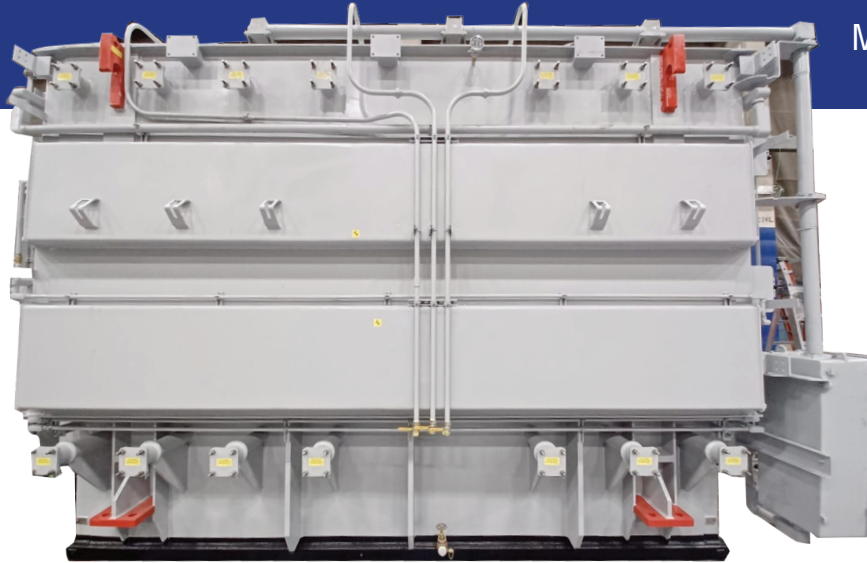

BASE MVA – 45
TOP MVA – 75
KV RATING – 230/13.8 kV

BLUE RIDGE POWER LLC

Pelham Solar
Renewables, Generator Step Up

Manufactured in P1 - Chihuahua, MX